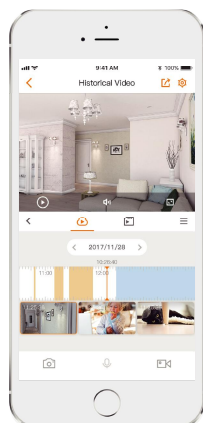

Turret SE 4MP

4MP H.265 Turret Wi-Fi Camera

Turret SE 4MP delivers 4MP live monitoring with a choice of 2.8mm / 3.6 mm lens option, it supports the latest H.265 compression which can save up to 50% bandwidth and storage. Human Detection allows you to monitor what matters without receiving annoying false alerts.

-  **H.265 4MP QHD**
See more than 1080P
-  **Human Detection**
Quickly find human targets in you home
-  **Built-in Microphone**
High quality microphone picks up sounds clearly while monitoring
-  **H.265 Codec**
Save more high-quality video in less space
-  **Wi-Fi Connection**
IEEE802.11b/g/n(2.4GHz)
-  **Alarm Notification**
Sends instant motion-activated alerts to your mobile phone
-  **Diversified Storage**
Supports NVR, Cloud Storage or Micro SD card (up to 256GB)
-  **24/7 Protection**
Infrared night vision for clear-as-day clarity even in pitch dark

Camera

1/2.8" 4 Megapixel Progressive CMOS
4MP(2560 x 1440)
Night Vision: 30m(98ft) Distance
2.8mm/3.6mm Fixed Lens
Field of View: 2.8mm; 90° (H), 50° (V), 107° (D)
3.6mm: 76° (H), 40° (V), 92° (D)

Video & Audio